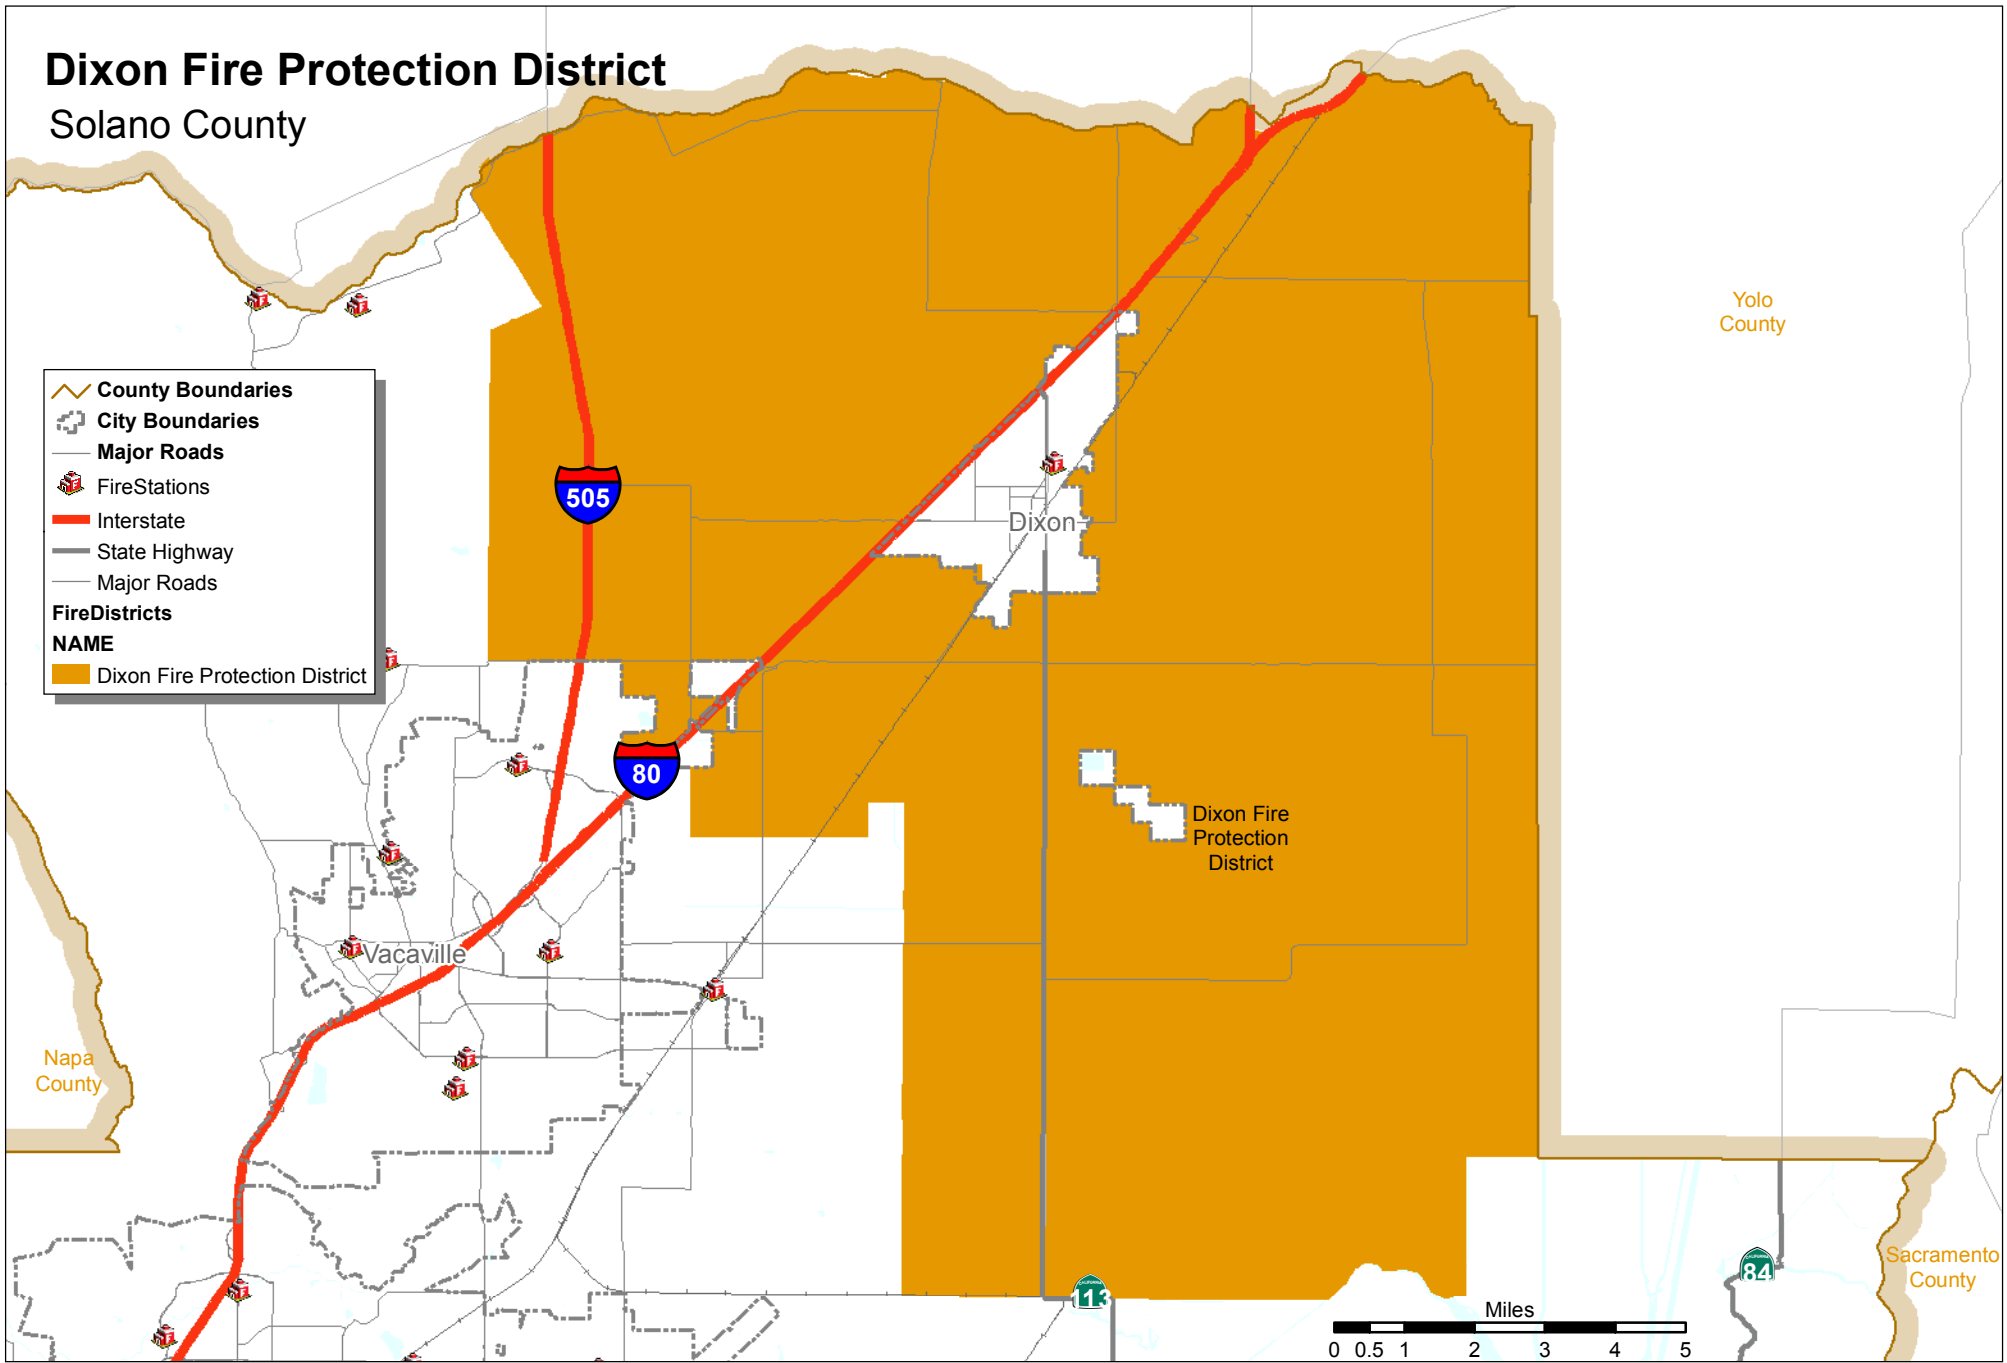

Dixon Fire Protection District

Solano County

County Boundaries
City Boundaries
Major Roads
Fire Stations
Interstate
State Highway
Major Roads
Fire Districts
NAME
Dixon Fire Protection District

**Solano Local Agency
Formation Commission**
744 Empire St., Suite 216
Fairfield, CA 94533
(707) 439-3897
www.solanolafo.com

Solano County GIS Services
Department of Information Technology
675 Texas Street, Suite 3700
Fairfield, CA 94533
Phone: 707-784-6340
Email: GISStaff@SolanoCounty.com
PRJ_1093, 08/01/2014

Disclaimer:
This map was made using Solano County GIS files with varying degrees of scale, accuracy, precision, currentness, and alignment and therefore cannot be used for situations requiring survey grade measurement or legal boundary determination. Solano County disclaims liability for any loss that may result from the use of this map. User acknowledges data limitations and accepts responsibility for map based judgments.