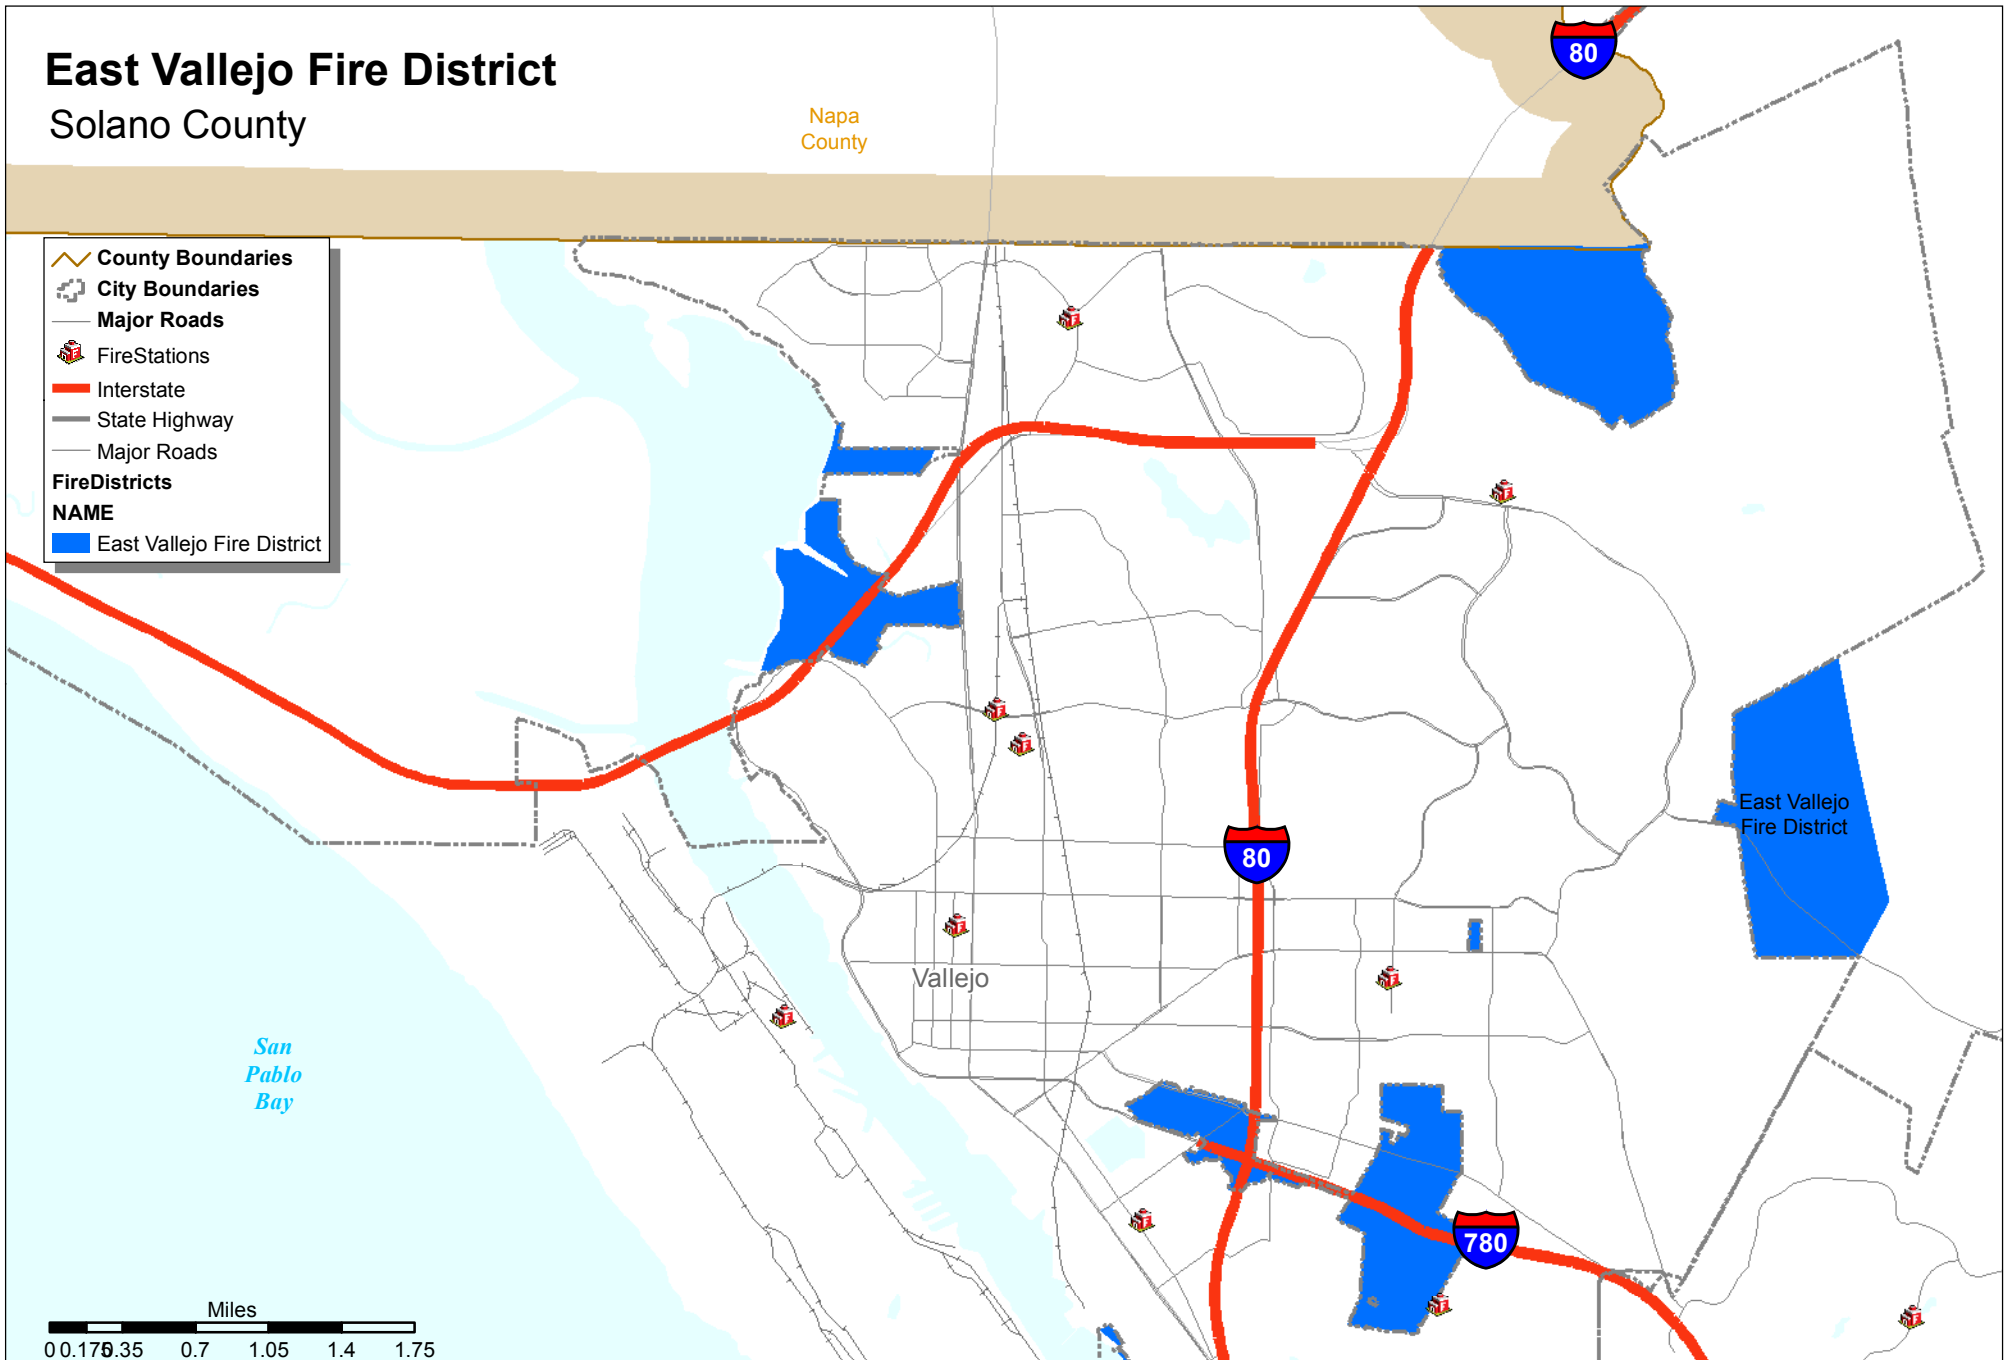

East Vallejo Fire District

Solano County

Napa
County

1. County Boundaries
   - City Boundaries
   - Major Roads
   - Fire Stations
   - Interstate
   - State Highway
   - Major Roads
2. **Fire Districts**

NAME
East Vallejo Fire District

Solano Local Agency
Formation Commission

744 Empire St., Suite 216
Fairfield, CA 94533

(707) 439-3897
www.solanolafo.com

Solano County GIS Services

Department of Information Technology
675 Texas Street, Suite 3700
Fairfield, CA 94533
Phone: 707-784-6340
Email: GISStaff@SolanoCounty.com
PRJ_1093, 08/01/2014

Disclaimer:

This map was made using Solano County GIS files with varying degrees of scale, accuracy, precision, currentness, and alignment and therefore cannot be used for situations requiring survey grade measurement or legal boundary determination. Solano County disclaims liability for any loss that may result from the use of this map. User acknowledges data limitations and accepts responsibility for map based judgments.