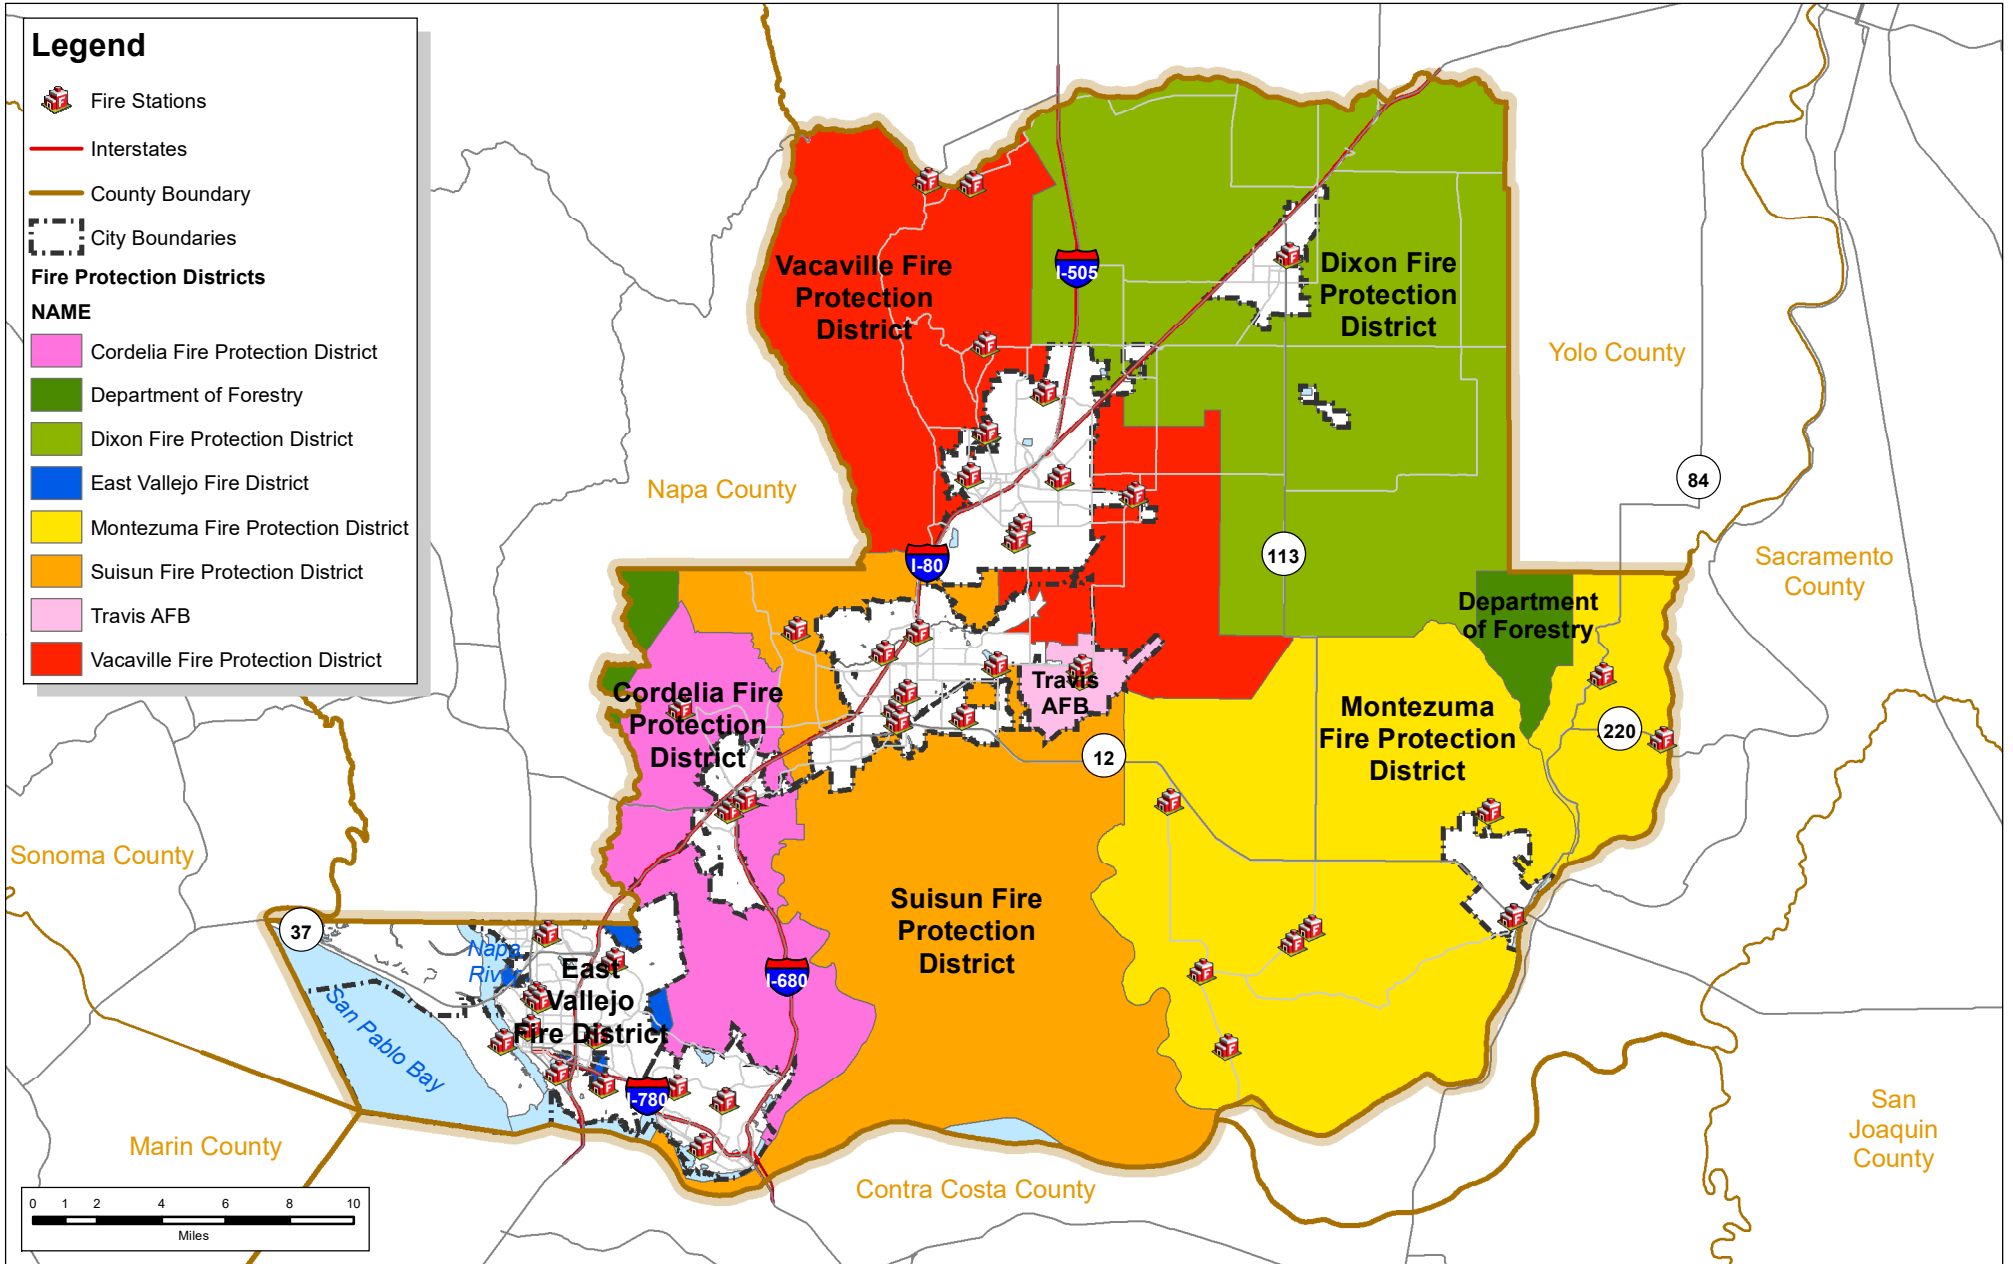

# Fire Protection Districts

## Solano County

Department of Information Technology, GIS Services

**Solano County**

**Solano Local Agency Formation Commission**

675 Texas Street, Ste. 6700  
Fairfield, CA 94533  
(707) 439-3897  
www.solanolafco.com

**Solano County GIS Services**

Department of Information Technology  
675 Texas Street, Suite 3700  
Fairfield, CA 94533  
Phone: 707-784-6340  
Email: GISStaff@SolanoCounty.com  
PRJ 1594, Date: 4/19/2017

*Disclaimer:*  
This map was made using Solano County GIS files with varying degrees of scale, accuracy, precision, currentness, and alignment and therefore cannot be used for situations requiring survey grade measurement or legal boundary determination. Solano County disclaims liability for any loss that may result from the use of this map. User acknowledges data limitations and accepts responsibility for map based judgments.