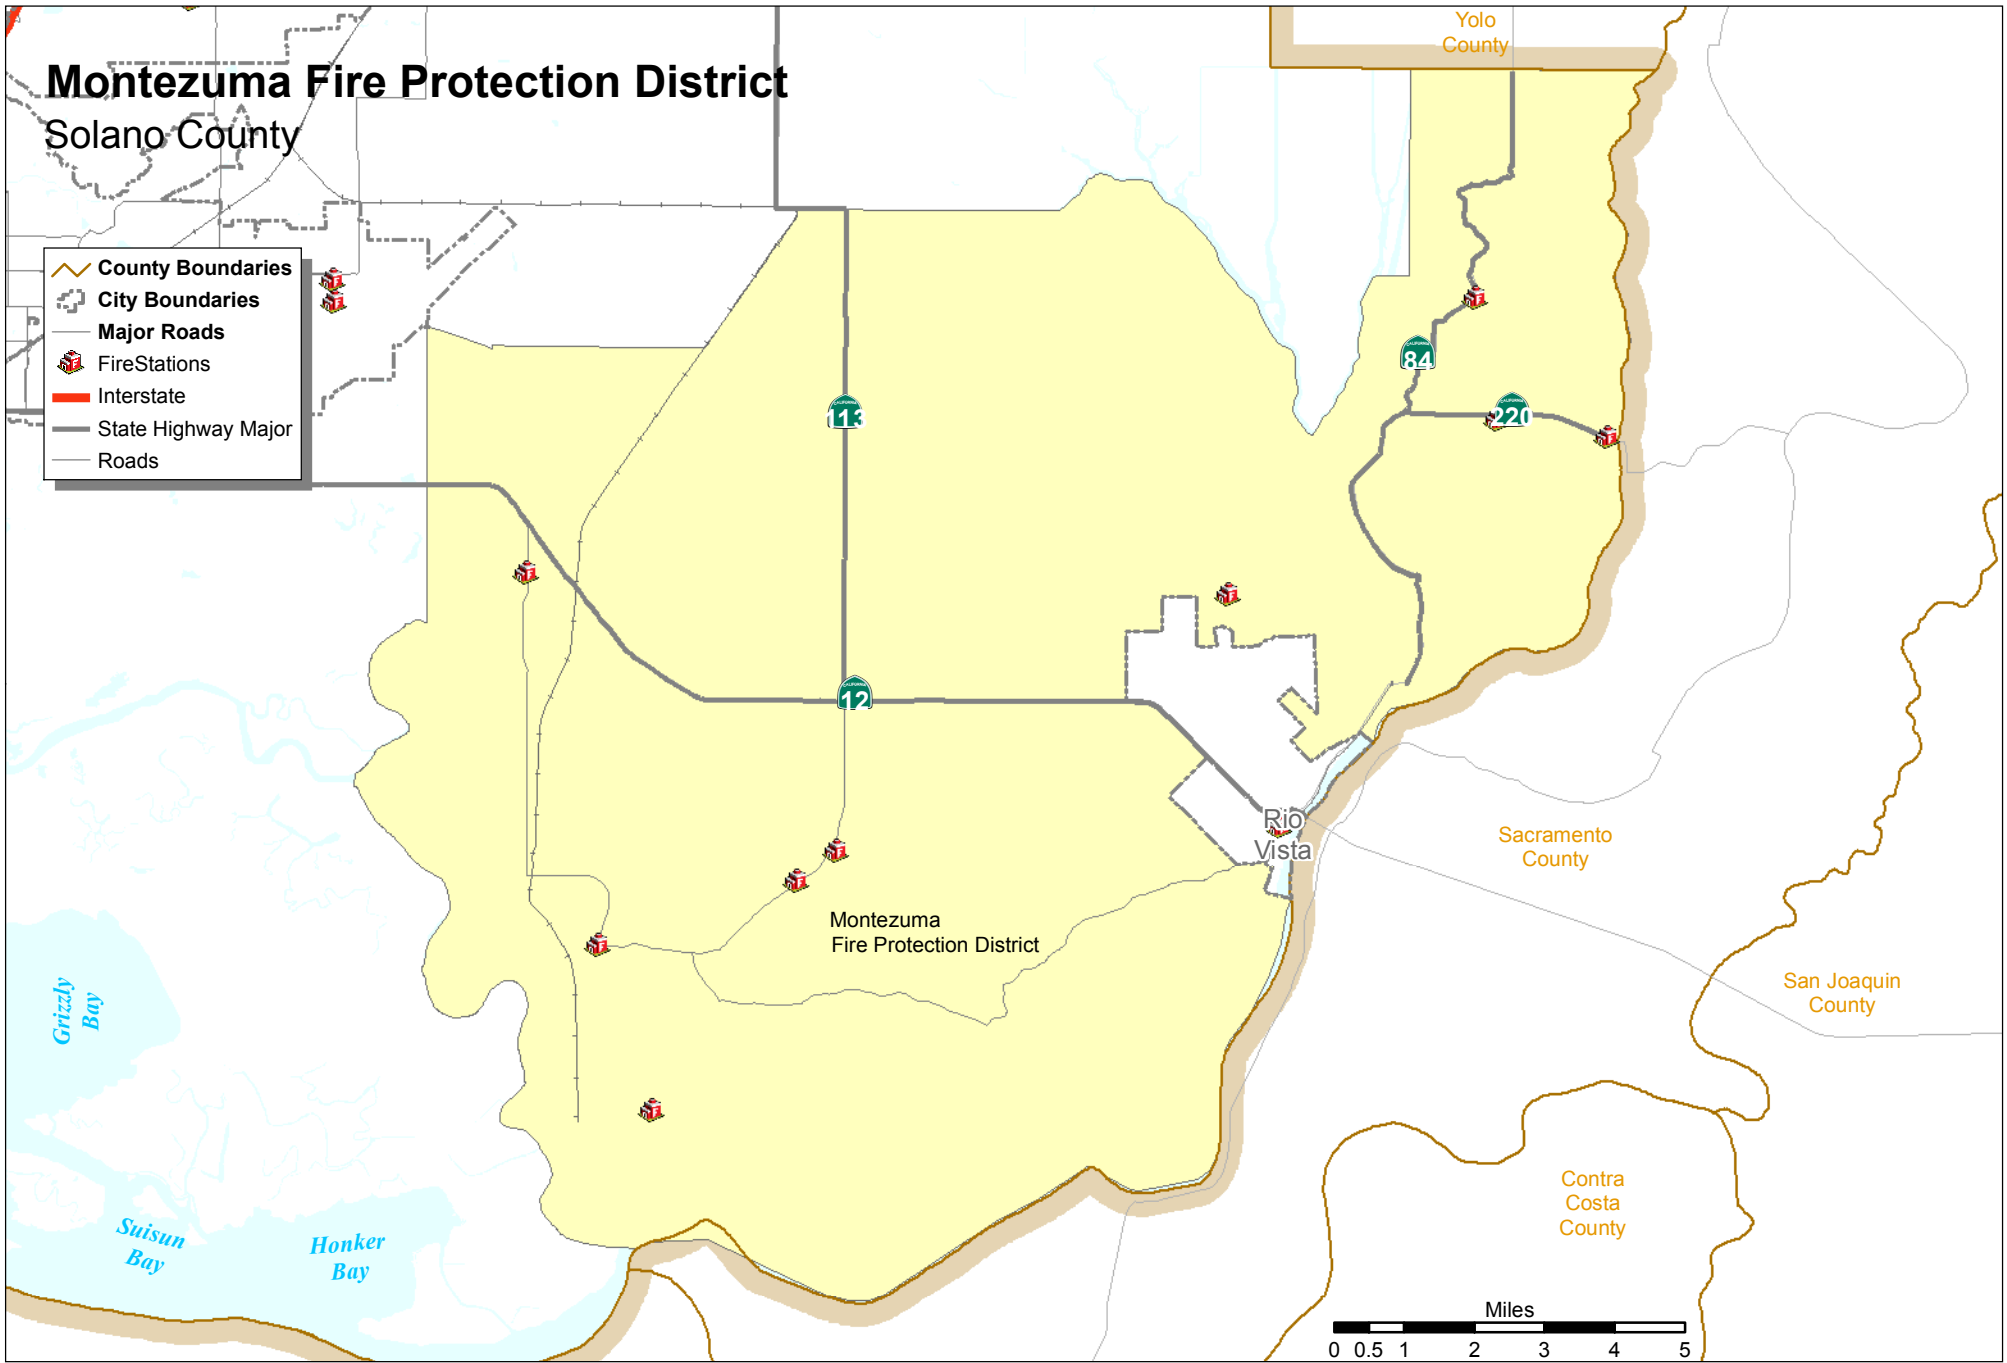

Montezuma Fire Protection District

Solano County

- County Boundaries
- City Boundaries
- Major Roads
- Fire Stations
- Interstate
- State Highway Major
- Roads

**Solano Local Agency
Formation Commission**
744 Empire St., Suite 216
Fairfield, CA 94533
(707) 439-3897
www.solanolafo.com

Solano County GIS Services
Department of Information Technology
675 Texas Street, Suite 3700
Fairfield, CA 94533
Phone: 707-784-6340
Email: GISStaff@SolanoCounty.com
PRJ_1093, 08/01/2014

Disclaimer:
This map was made using Solano County GIS files with varying degrees of scale, accuracy, precision, currentness, and alignment and therefore cannot be used for situations requiring survey grade measurement or legal boundary determination. Solano County disclaims liability for any loss that may result from the use of this map. User acknowledges data limitations and accepts responsibility for map based judgments.