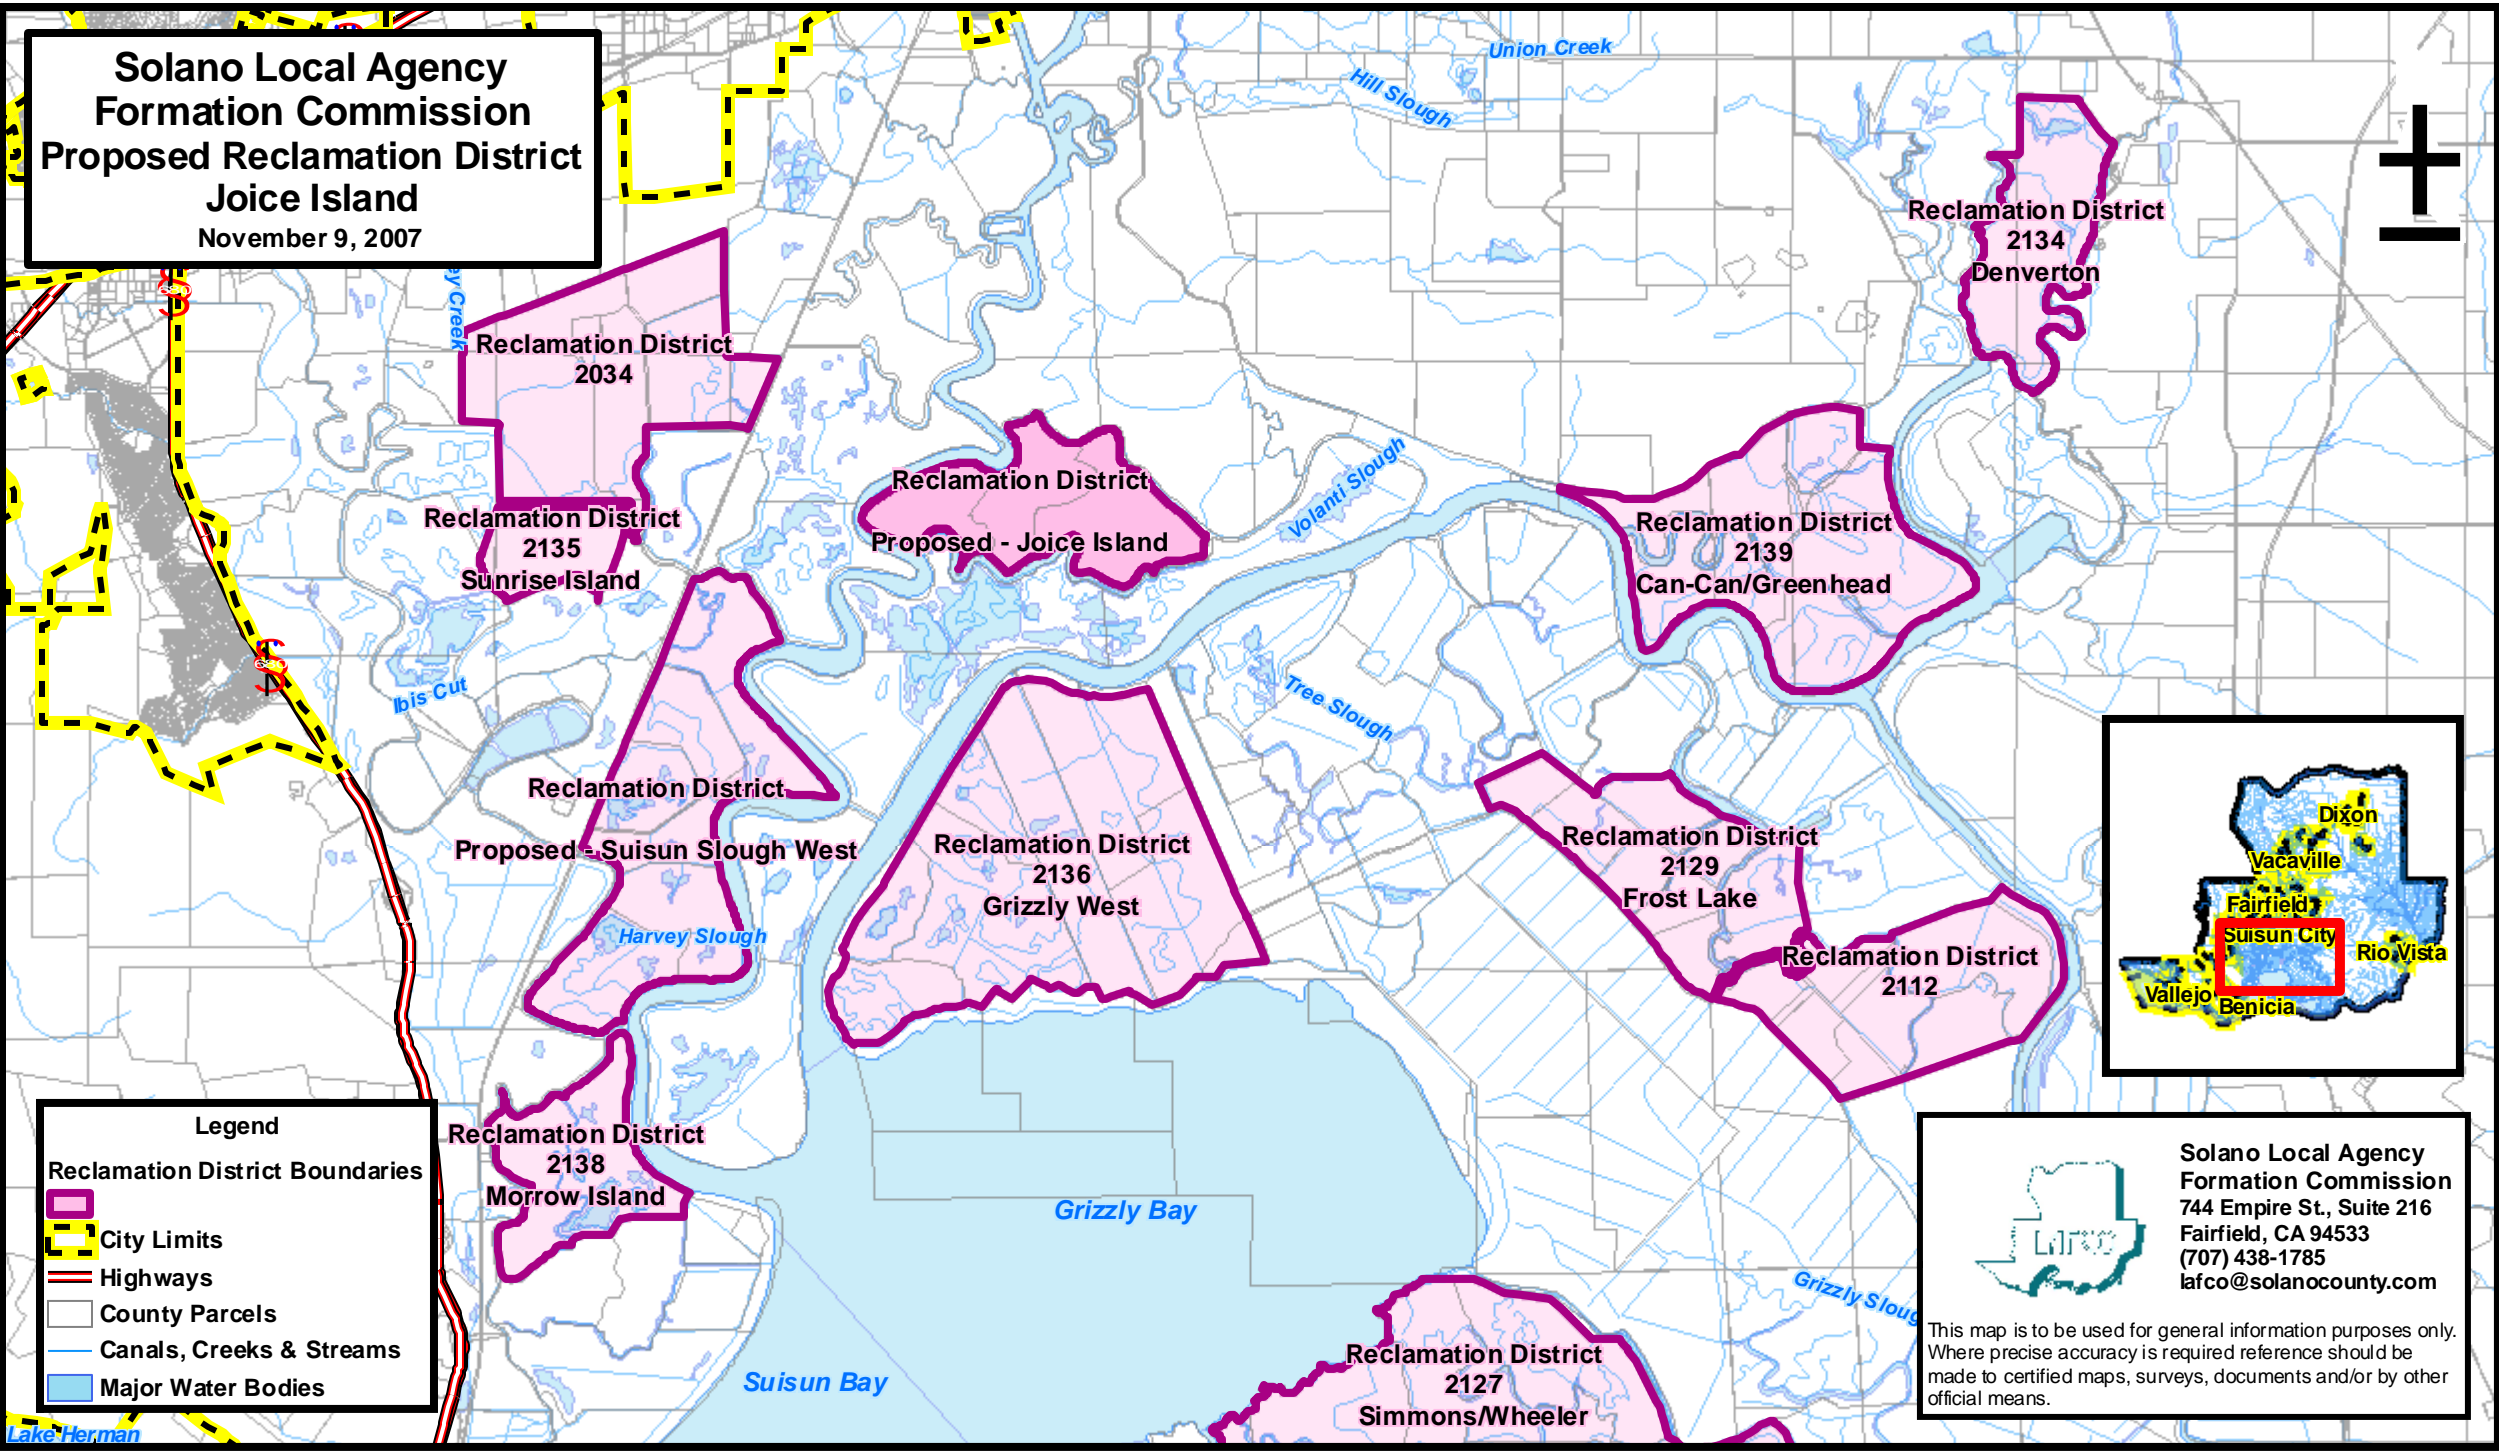

**Solano Local Agency  
Formation Commission  
Proposed Reclamation District  
Joice Island**  
November 9, 2007

**Legend**

- Reclamation District Boundaries
- City Limits
- Highways
- County Parcels
- Canals, Creeks & Streams
- Major Water Bodies

**Solano Local Agency  
Formation Commission**  
744 Empire St., Suite 216  
Fairfield, CA 94533  
(707) 438-1785  
lafco@solanocounty.com

This map is to be used for general information purposes only. Where precise accuracy is required reference should be made to certified maps, surveys, documents and/or by other official means.