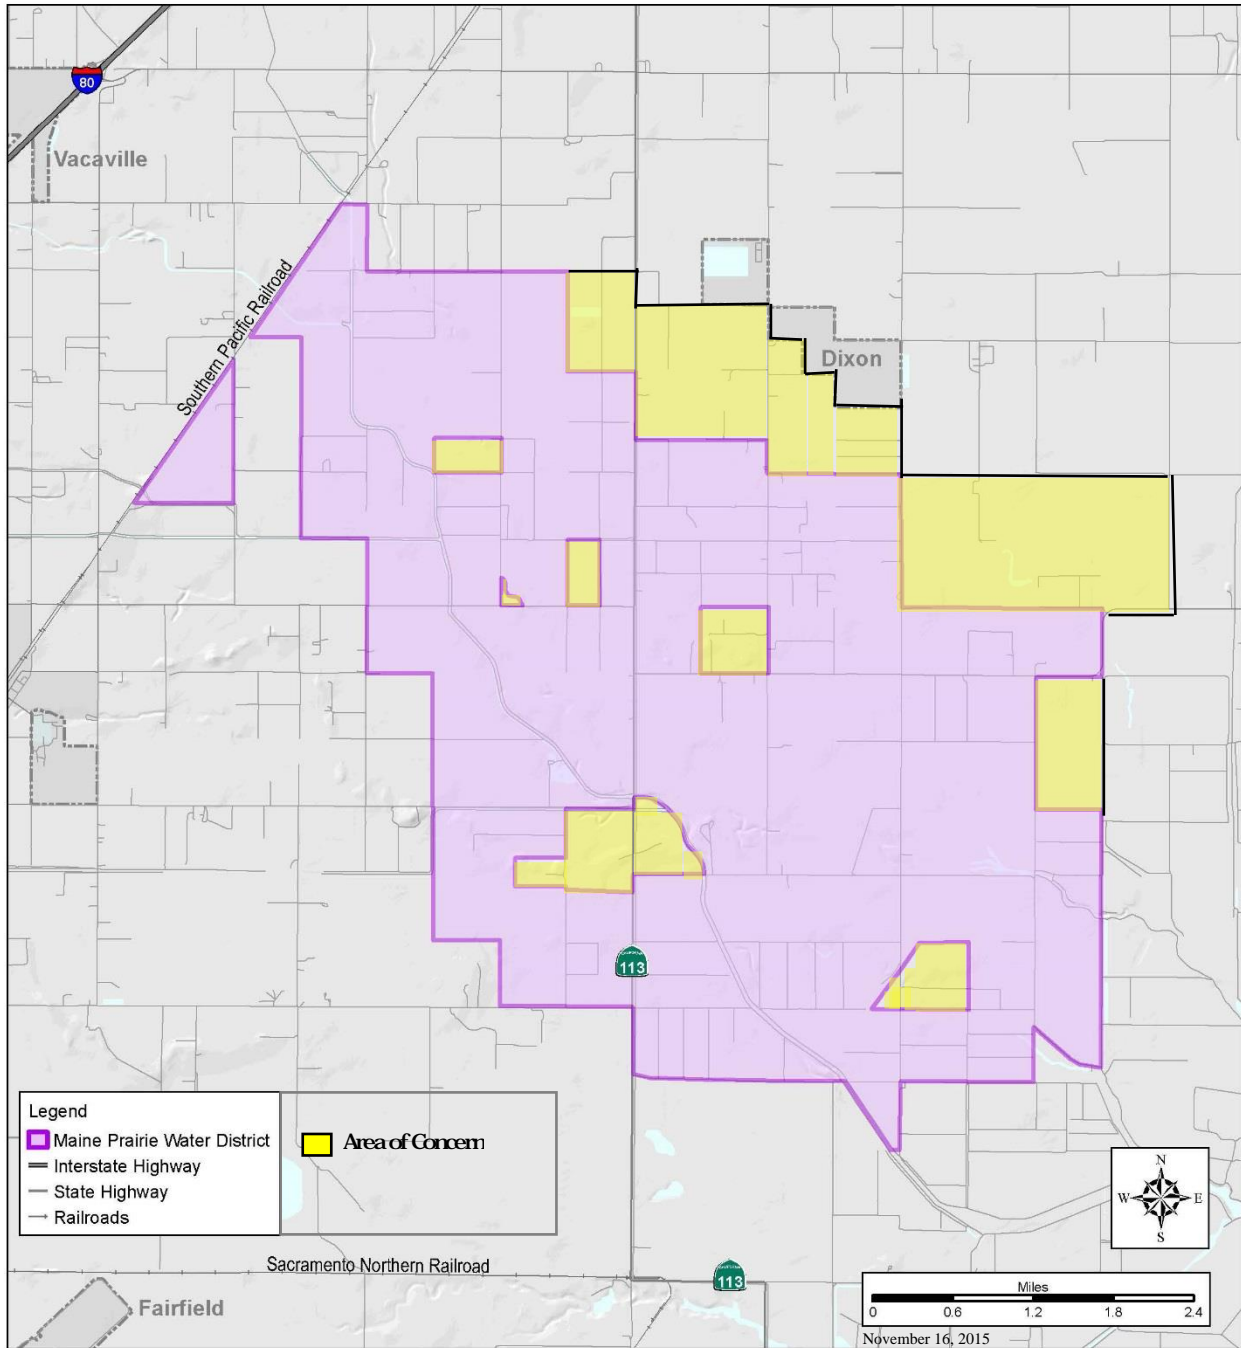

Maine Prairie Water District

Department of Information Technology, GIS Services